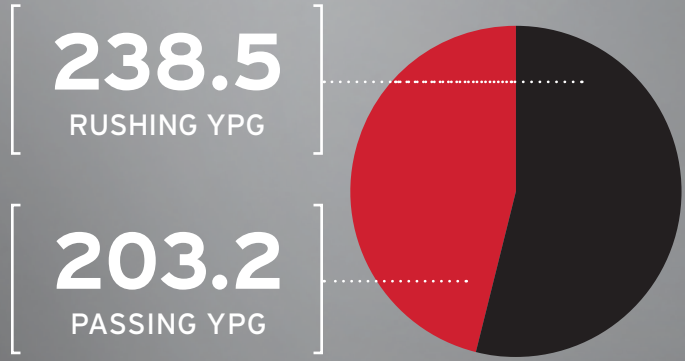

TEAM COMPARISON

ON OFFENSE

398.5 YPG

29.2 PPG

ON OFFENSE

441.7 YPG

39.3 PPG