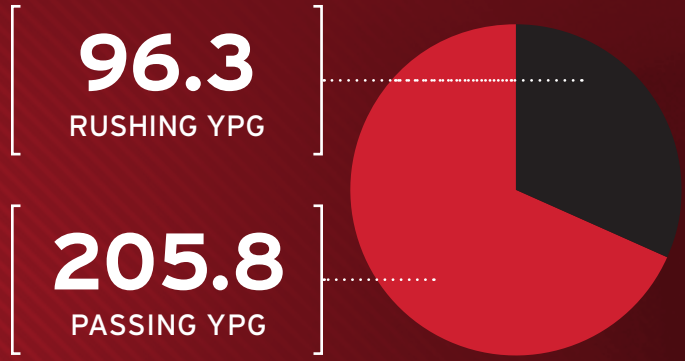

EAST CAROLINA PIRATES

CINCINNATI BEARCATS

ON DEFENSE

459.0 YPG

37.2 PPG

ON DEFENSE

302.2 YPG

11.7 PPG