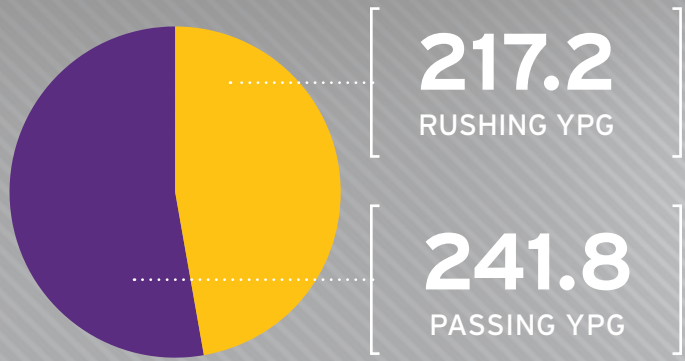

EAST CAROLINA PIRATES

CINCINNATI BEARCATS

ON DEFENSE

459.0 YPG

37.2 PPG

ON DEFENSE

302.2 YPG

11.7 PPG