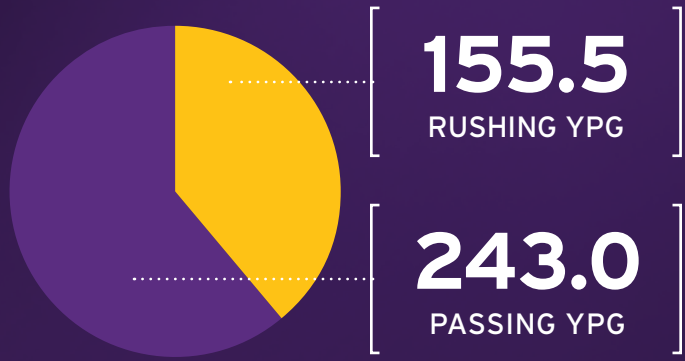

TEAM COMPARISON

ON OFFENSE

398.5 YPG

29.2 PPG

ON OFFENSE

441.7 YPG

39.3 PPG