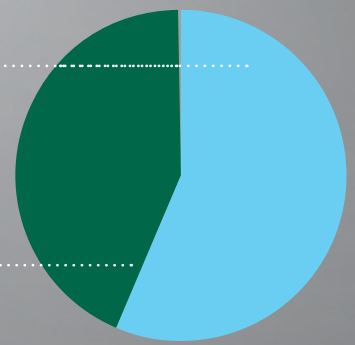

224.1
RUSHING YPG

172.7
PASSING YPG

EAST CAROLINA
PIRATES

TULANE
GREEN
WAVE

ON
DEFENSE

452.2 YPG

37.0 PPG