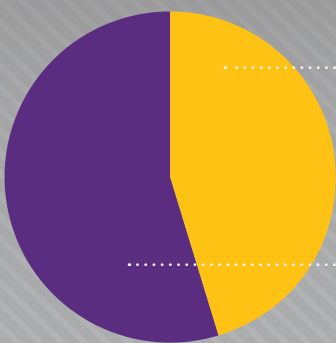

224.1
RUSHING YPG

172.7
PASSING YPG

EAST CAROLINA
PIRATES

TULANE
GREEN
WAVE

ON
DEFENSE

452.2 YPG

37.0 PPG

205.2
RUSHING YPG

247.0
PASSING YARDS

ON
DEFENSE

439.0 YPG

30.7 PPG