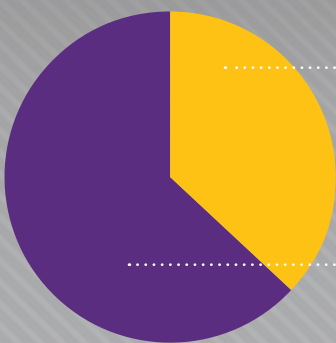

187.7
RUSHING YPG

317.3
PASSING YPG

ON
DEFENSE

442.5 YPG

37.0 PPG