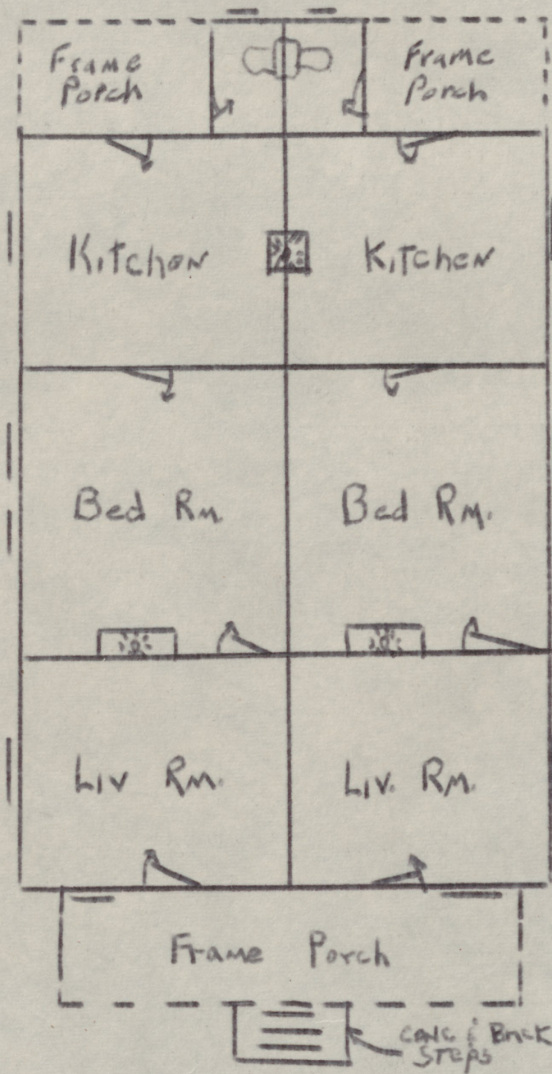

P674/325

P674/326

Area	
Living Area	1121 sq. ft.
Porches	
Front	150 sq. ft.
Rear	<u>120 sq. ft.</u>
Total inc. Porches	<u>1391</u> sq. ft.

Approximate Scale
Scale 1" = 10'

309 Reade St.