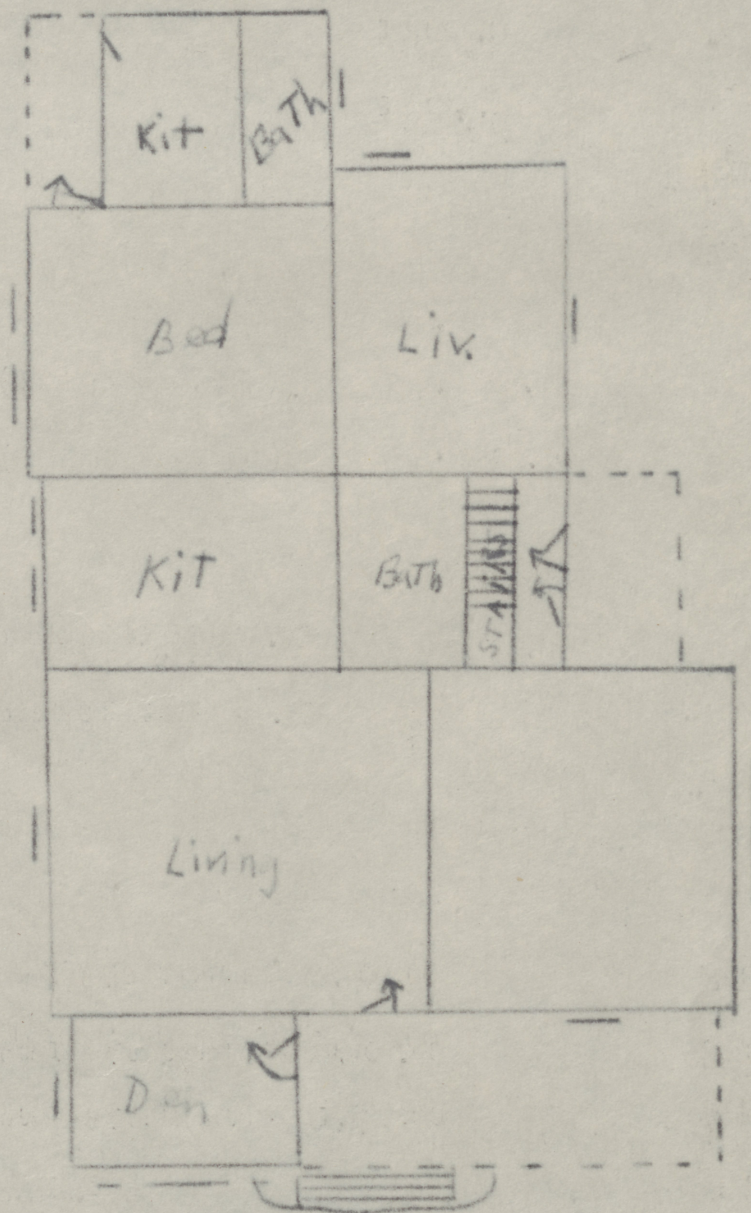

P674/361

UPSTAIRS AREA
SAME AREA
1 APARTMENT

upstairs
same area

1,550 sq. ft. (ground area)
276 sq. ft. (porch area)

Approximate scale
1 inch = 10 feet

315 S. Greene Street