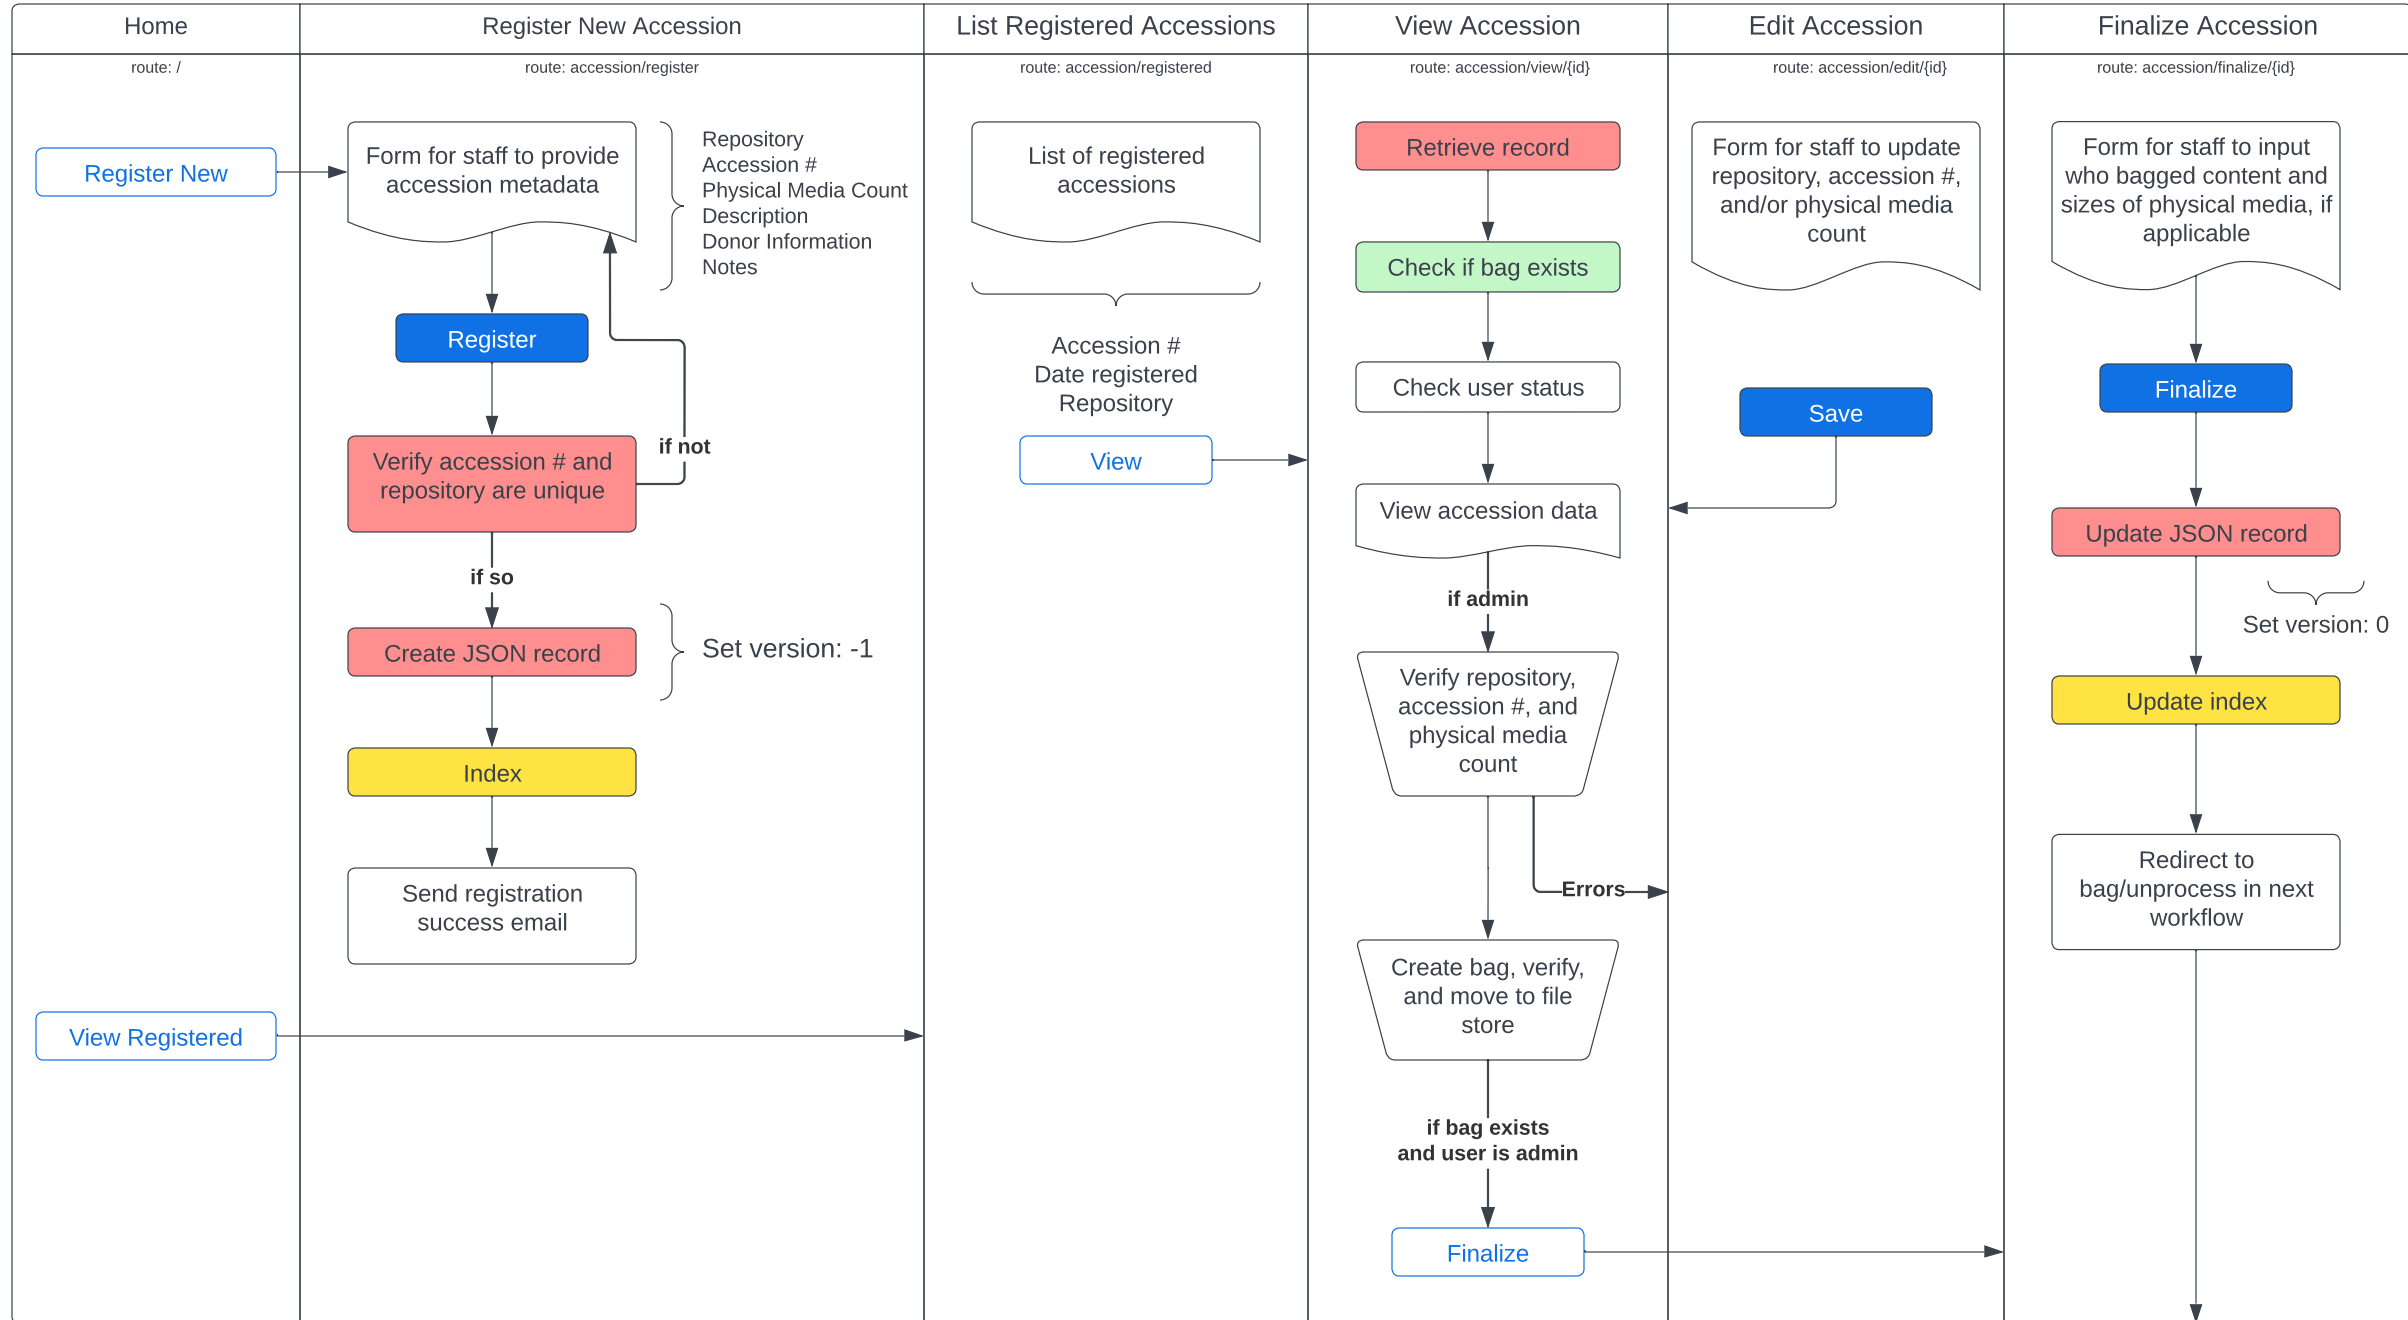

Born Digital Pre-processing Workflow

Born Digital Processing Workflow

Legend

- Link (Blue rounded rectangle)
- Button (Blue rounded rectangle)
- View (White rounded rectangle)
- Data store interaction (Red rounded rectangle)
- Solr interaction (Yellow rounded rectangle)
- File store interaction (Green rounded rectangle)
- Manual Operation (White rounded rectangle)