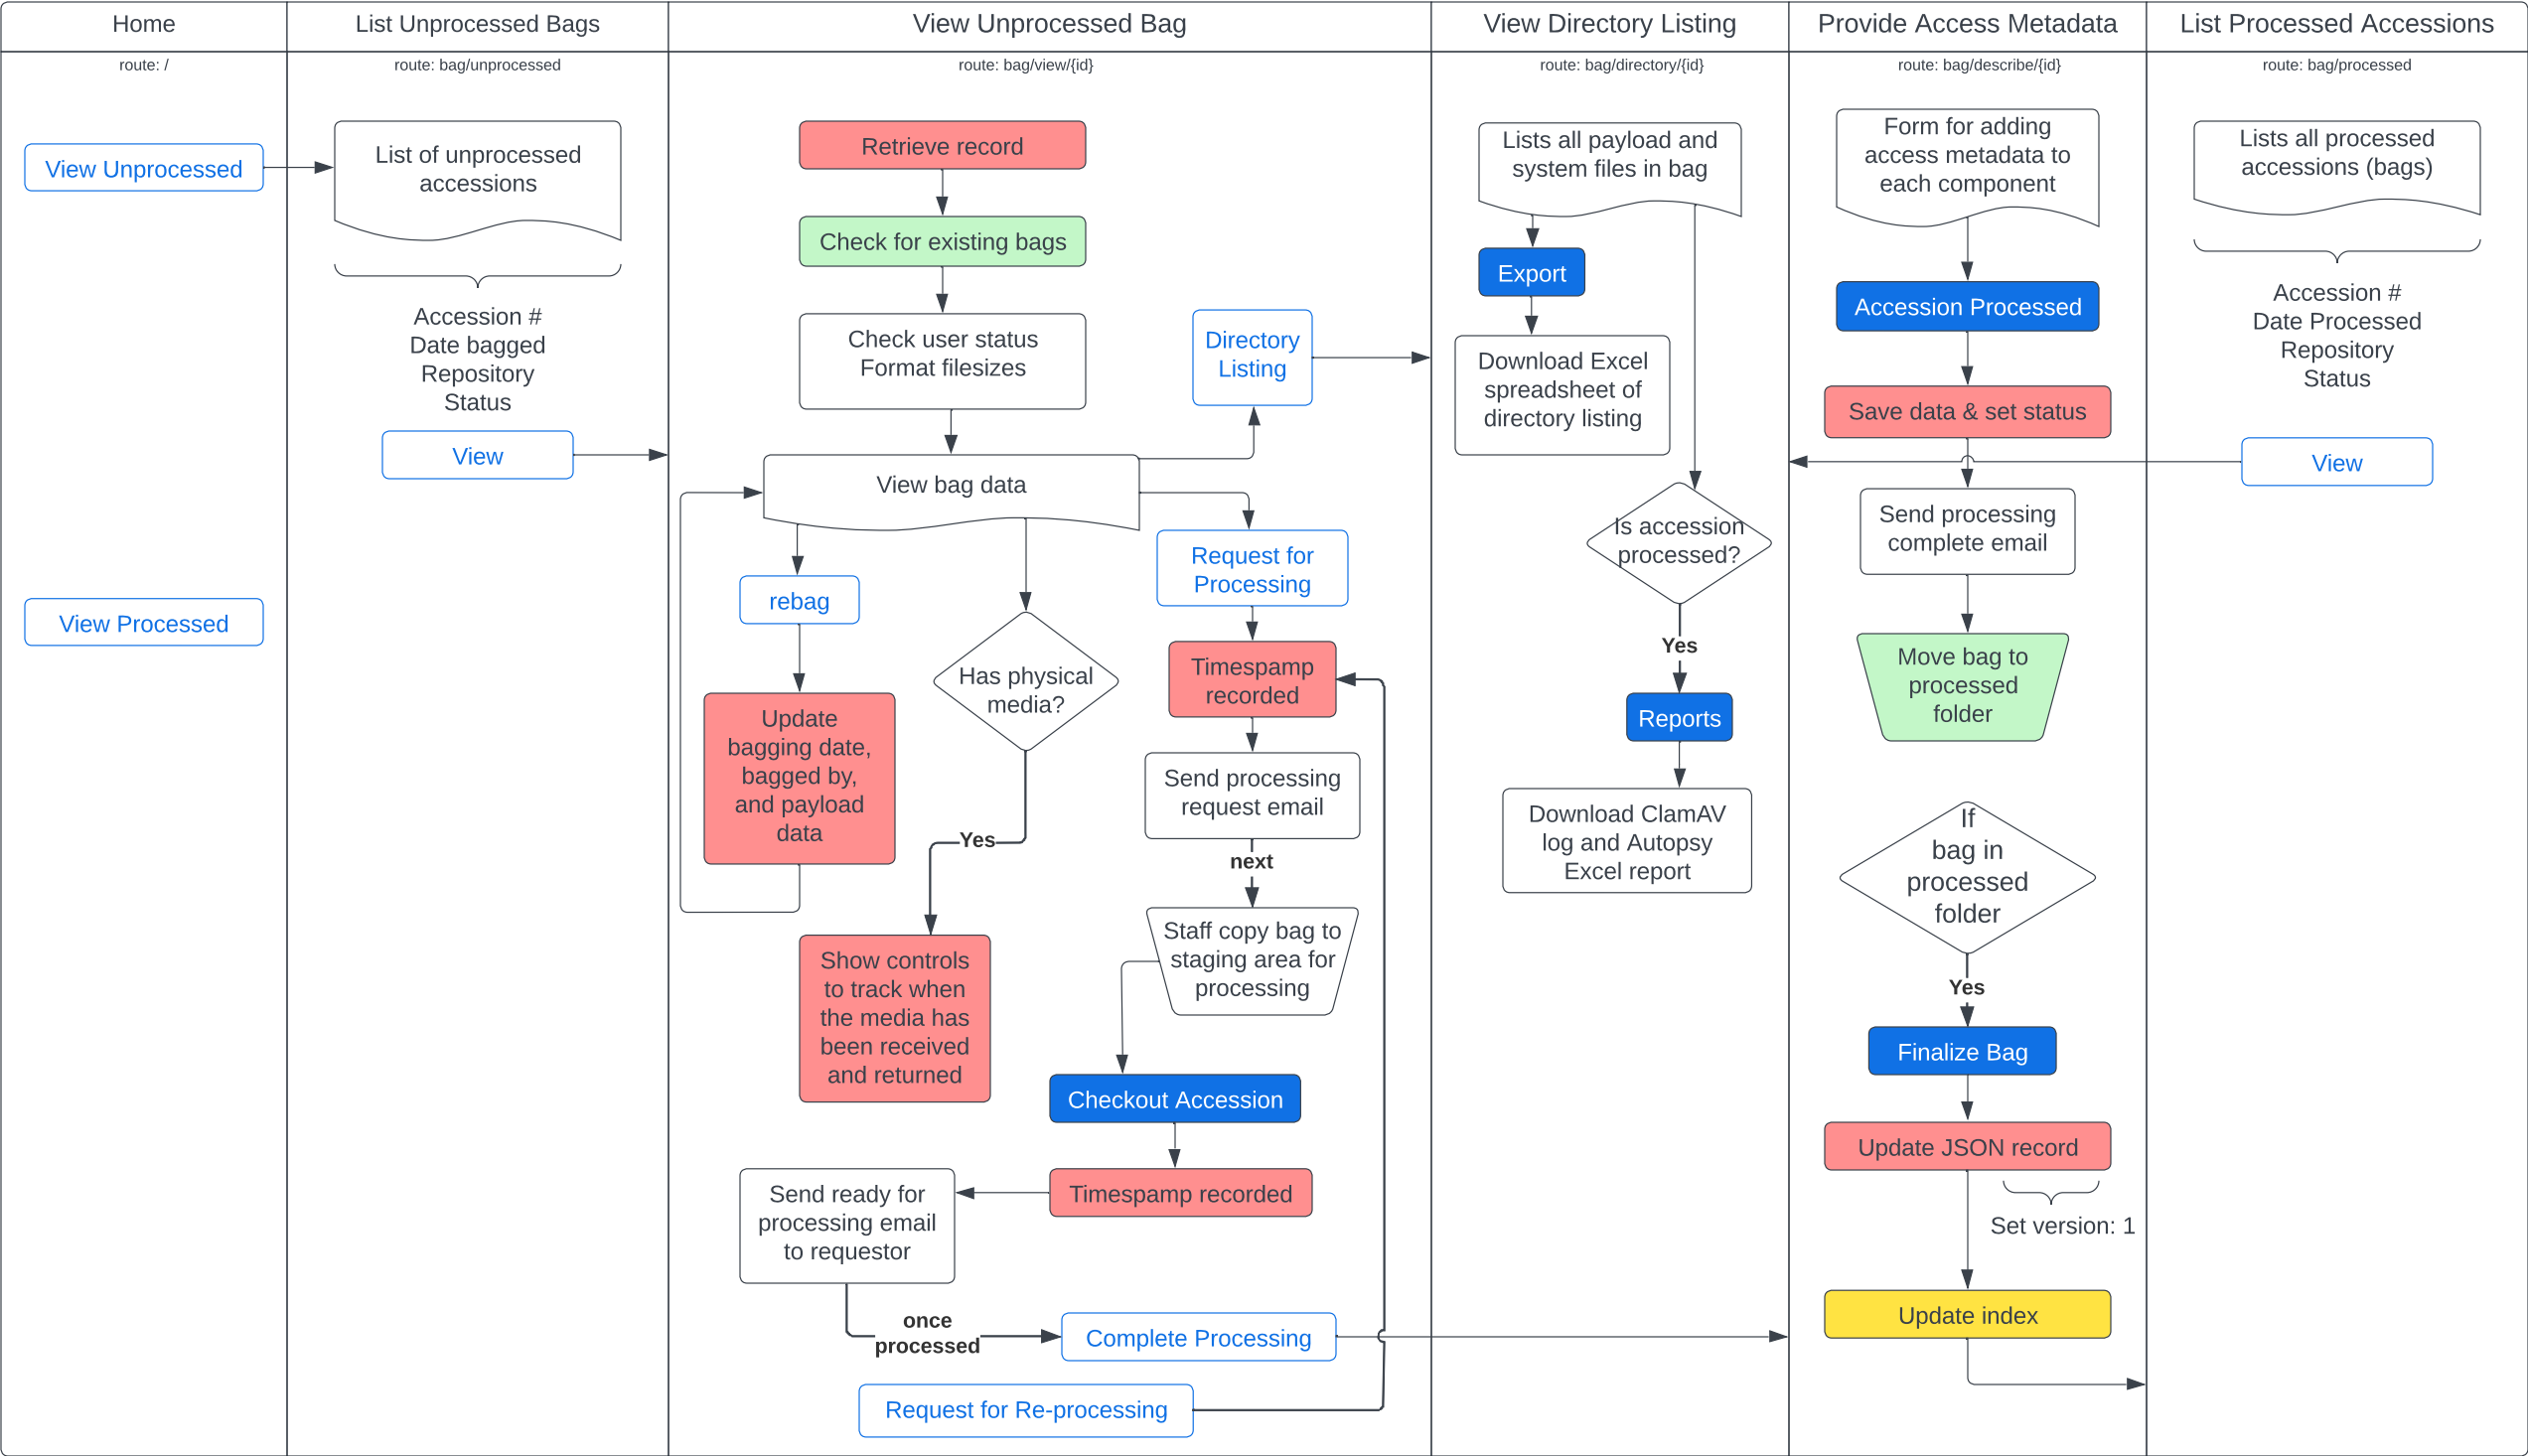

Born Digital Pre-processing Workflow

Born Digital Processing Workflow

Legend

- Link (Blue rounded rectangle)
- Button (Blue rounded rectangle)
- View (White rounded rectangle)
- Data store interaction (Red rounded rectangle)
- Solr interaction (Yellow rounded rectangle)
- File store interaction (Green rounded rectangle)
- Manual Operation (White rounded rectangle)