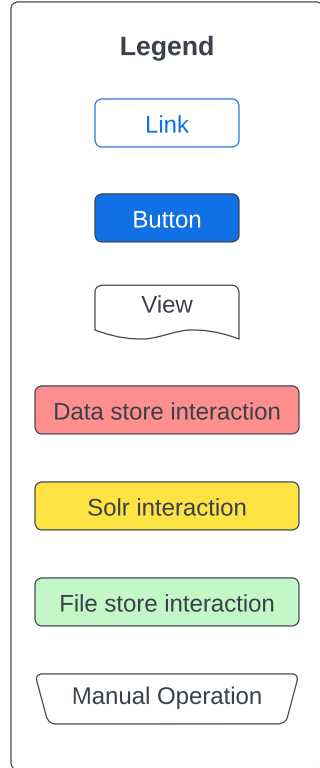

Born Digital Pre-processing Workflow

Born Digital Processing Workflow

Legend

- Link (Blue rounded rectangle)
- Button (Blue rounded rectangle)
- View (White rounded rectangle)
- Data store interaction (Red rounded rectangle)
- Solr interaction (Yellow rounded rectangle)
- File store interaction (Green rounded rectangle)
- Manual Operation (White rounded rectangle)